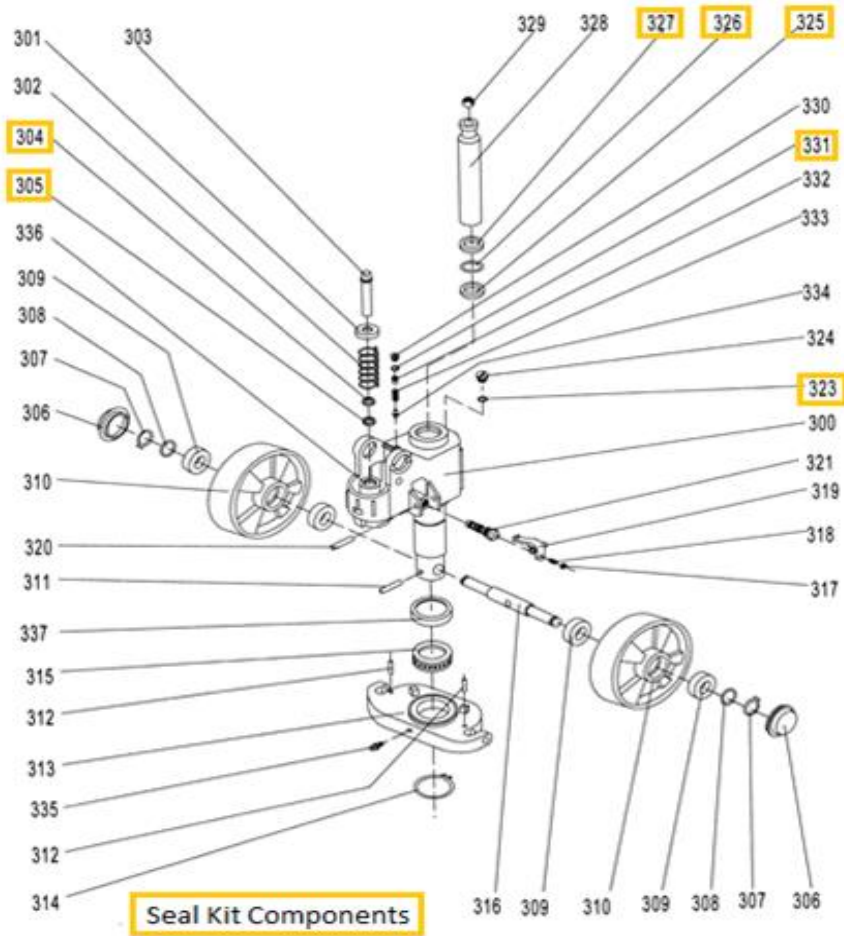

Image No.	Part No.	Description
219	AC-219	Elastic Pin
220	AC-220	Elastic Pin
221	AC-221	Load Wheel Hanger Shaft
222	AC-222	Load Wheel Hanger
225	AC-225	Washer
226	AC-226	Bearing
230	AC-230	Elastic Pin
231	AC-231	Bolt
232	AC-232	Entry Roller
233	AC-233	Locking Nut
234	AC-234-P	Load Wheel-Polyurethane
	AC-234-N	Load Wheel-Nylon
	AC-234-S	Load Wheel-Steel
234A	AC-234A-P	Load Wheel Assy-Poly
	AC-234A-N	Load Wheel Assy-Nylon
	AC-234A-S	Load Wheel Assy-Steel
235	AC-235	Load Wheel Shaft
236	AC-236	Sleeve
237	AC-237	Grease valve

HYDRAULIC PUMP

Image No.	Part No.	Description
300	AC300-55	Pump Assy - 5500 lbs cap
	AC300-66	Pump Assy - 6600 lbs cap
301	AC-301	Spring Cap
302	AC-302	Spring
303	AC-303	Pump Piston
306	AC-306	Dust Cover
307	AC-307	Locking Ring
308	AC-308	Washer
309	AC-309	Bearing
310	AC-310-P	Steering Wheel - Poly
	AC-310-N	Steering Wheel - Nylon
	AC-310-S	Steering Wheel - Steel
310A	AC-310A-P	Steering Wheel Assy - Poly
	AC-310A-N	Steering Wheel Assy - Nylon
	AC-310A-S	Steering Wheel Assy - Steel
311	AC-311	Pin
312	AC-312	Pin
313	AC-313	Base

Image No.	Part No.	Description
314	AC-314	Locking Ring
315	AC-315	Bearing
316	AC-316	Shaft for Steering Wheel
317	AC-317	Nut
318	AC-318	Screw
319	AC-319	Foot Pedal
320	AC-320	Elastic Pin
321	AC-321	Valve Cartridge
324	AC-324	Valve Bolt
328	AC-328	Lift Piston
329	AC-329	Steel Ball
330	AC-330	Plug
332	AC-332	Valve Seat
333	AC-333	Spring
334	AC-334	Spindle
337	AC-337	Cover for Bearing
400	AC-400	Seal kit