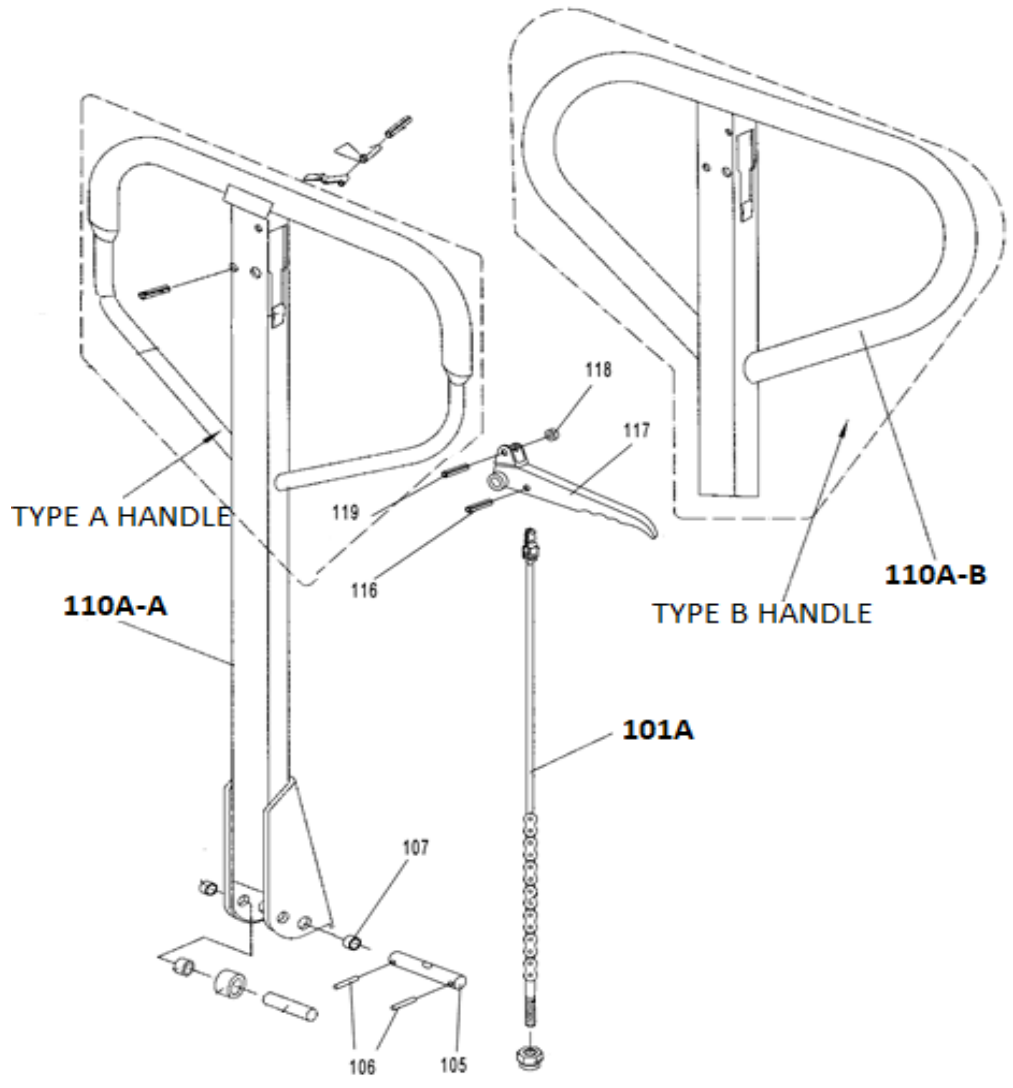

HANDLE BAR

Image No.	Part No.	Description
101A	AC-101A	Release Rod Assy
105	AC-105	Axle (with hole)
106	AC-106	Spring Pin
107	AC-107	Bushing
110A-A	AC-110A-A	TYPE-A Handle Bar Assy
110A-B	AC-110A-B	TYPE-B Handle Bar Assy
116	AC-116	Spring Pin
117	AC-117	Control Lever
118	AC-118	Roller
119	AC-119	Spring Pin